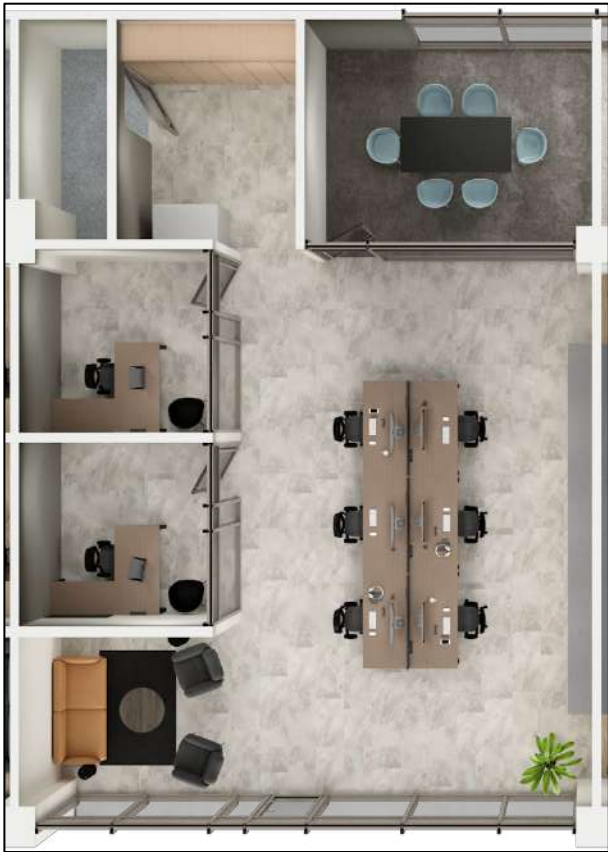

Suite 12 // Earthy Elegance