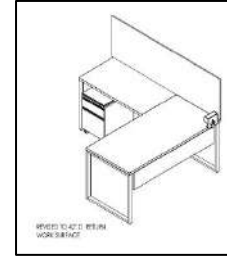

Paint Palette

Suite 11 // Calm, Cool + Collected

Lounge area furniture by : Muuto , Industry West, Croft House + Hay . Lighting fixture by Muuto. Rug by Hem.

Suite 11 // Calm, Cool + Collected

Herman miller furniture
Guest chairs by Hay