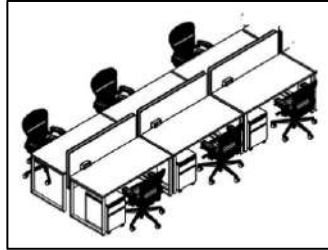

Paint Palette

Suite 11 // Calm, Cool + Collected

Lounge area furniture by : Muuto , Industry West, Croft House + Hay . Lighting fixture by Muuto. Rug by Hem.

Suite 11 // Calm, Cool + Collected

Herman miller furniture
Guest chairs by Hay