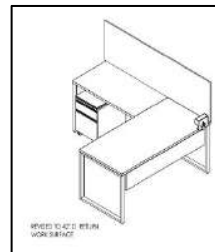

Suite 13 // Bold + Beautiful

Herman miller furniture
Guest chairs by Hay