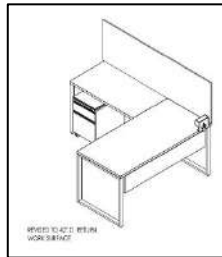

Suite 10 // Organic Lux

Herman miller furniture
Guest chairs by Hay