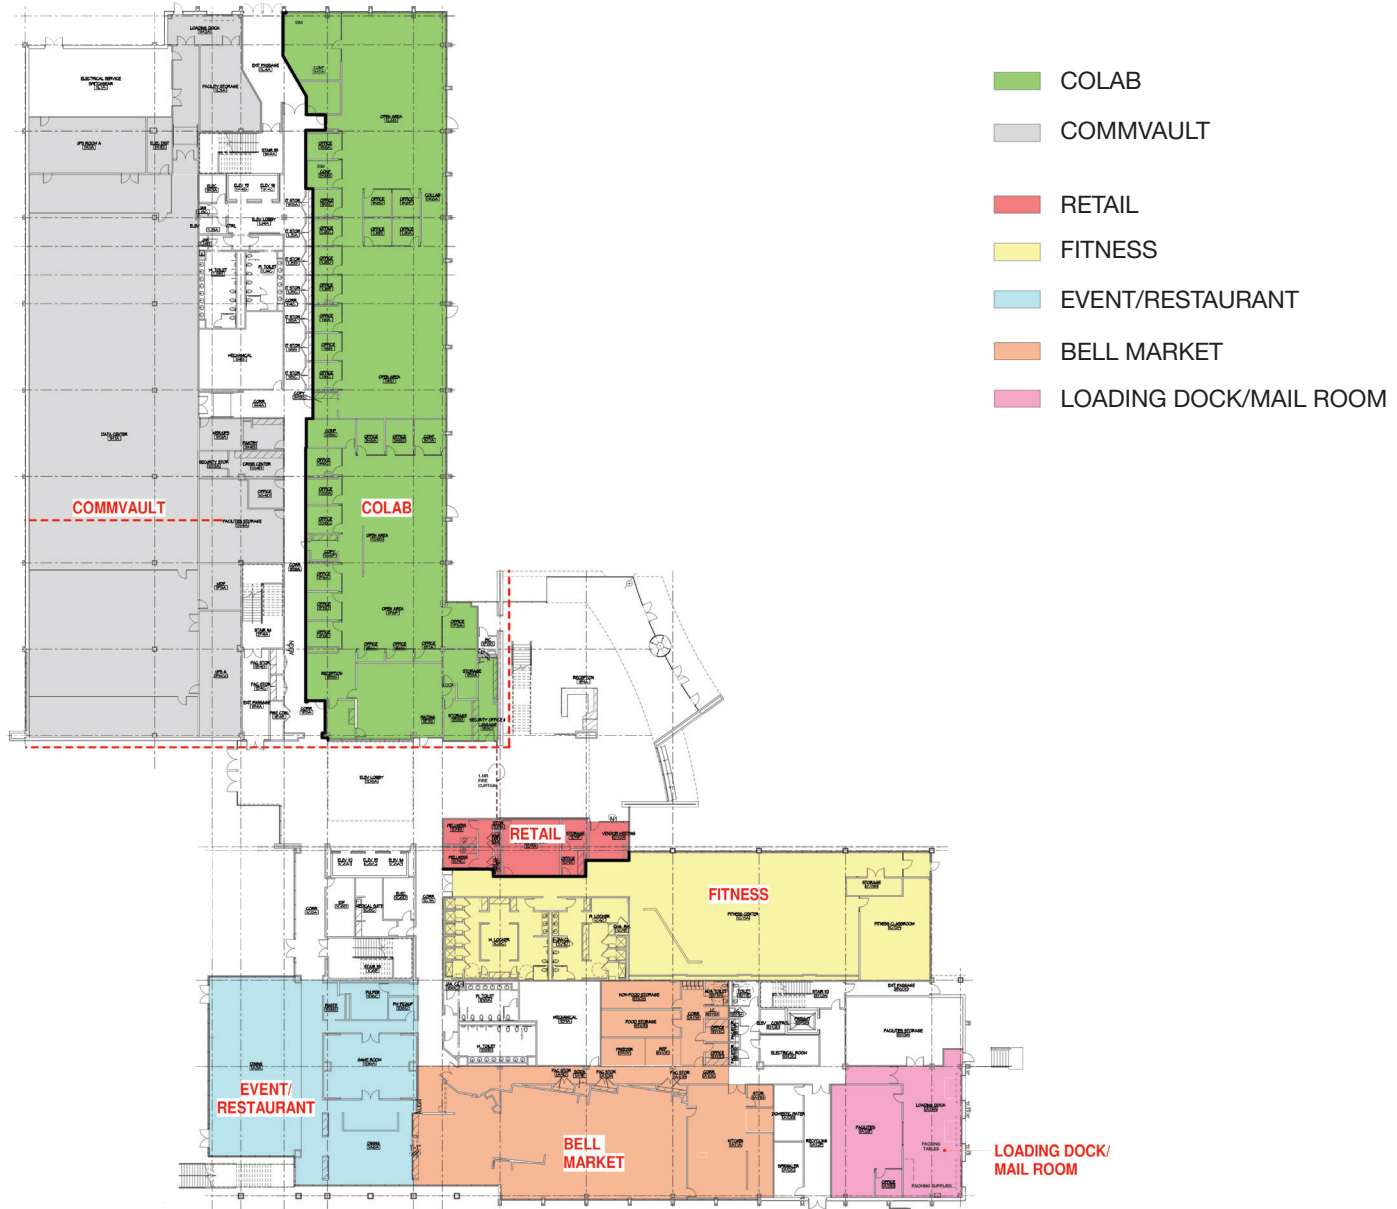

Bell Works

FORT MONMOUTH

1 Commvault Way | Tinton Falls, NJ | 07724

Bell Works

FORT MONMOUTH

1 Commvault Way | Tinton Falls, NJ | 07724

	TENANT A N200	44,750 SF
	RTW 1	1,397 SF
	RTW 2	1,358 SF
	RTW 3	1,358 SF
	RTW 4	2,117 SF
	RTW 5 & 6	2,813 SF
	RTW 7	719 SF
	RTW 8	1,383 SF
	RTW 9	1,397 SF
	RTW 10	1,148 SF
	CONF. A	319 SF
	CONF. B	319 SF
	CONF. C	170 SF
	CONF. D	170 SF
	CONF. E	1,383 SF
	CONF. F	1,397 SF
	CONF. G	1,148 SF