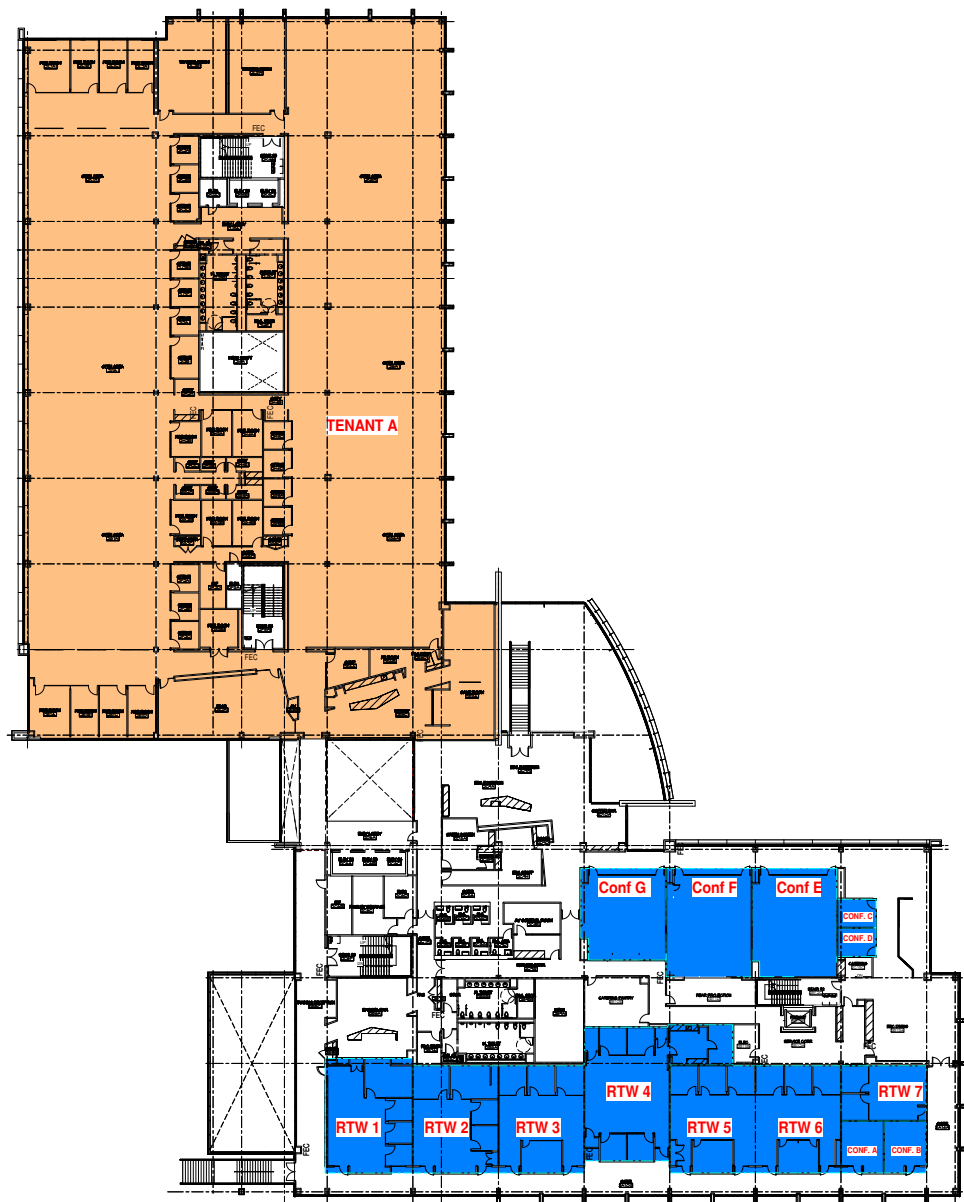

Bell Works

FORT MONMOUTH

1 Commvault Way | Tinton Falls, NJ | 07724

Bell Works

FORT MONMOUTH

1 Commvault Way | Tinton Falls, NJ | 07724

	TENANT A N200	44,750 SF
	RTW 1	1,397 SF
	RTW 2	1,358 SF
	RTW 3	1,358 SF
	RTW 4	2,117 SF
	RTW 5 & 6	2,813 SF
	RTW 7	719 SF
	RTW 8	1,383 SF
	RTW 9	1,397 SF
	RTW 10	1,148 SF
	CONF. A	319 SF
	CONF. B	319 SF
	CONF. C	170 SF
	CONF. D	170 SF
	CONF. E	1,383 SF
	CONF. F	1,397 SF
	CONF. G	1,148 SF