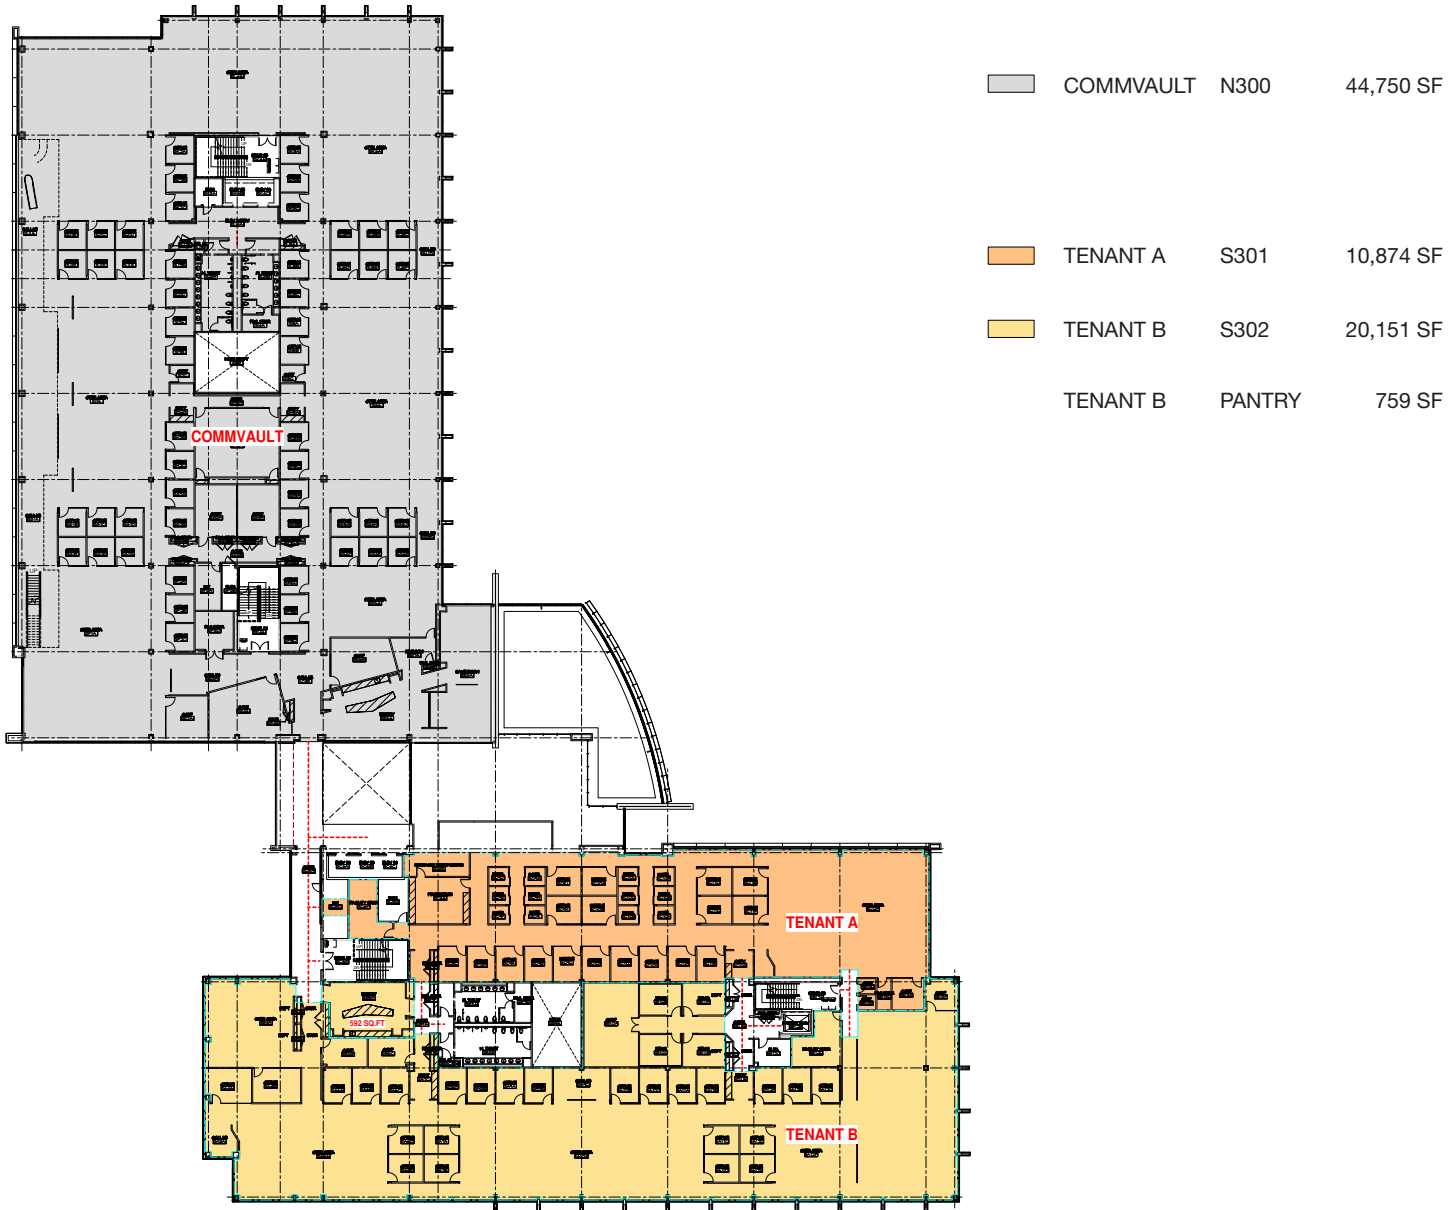

Bell Works

FORT MONMOUTH

1 Commvault Way | Tinton Falls, NJ | 07724